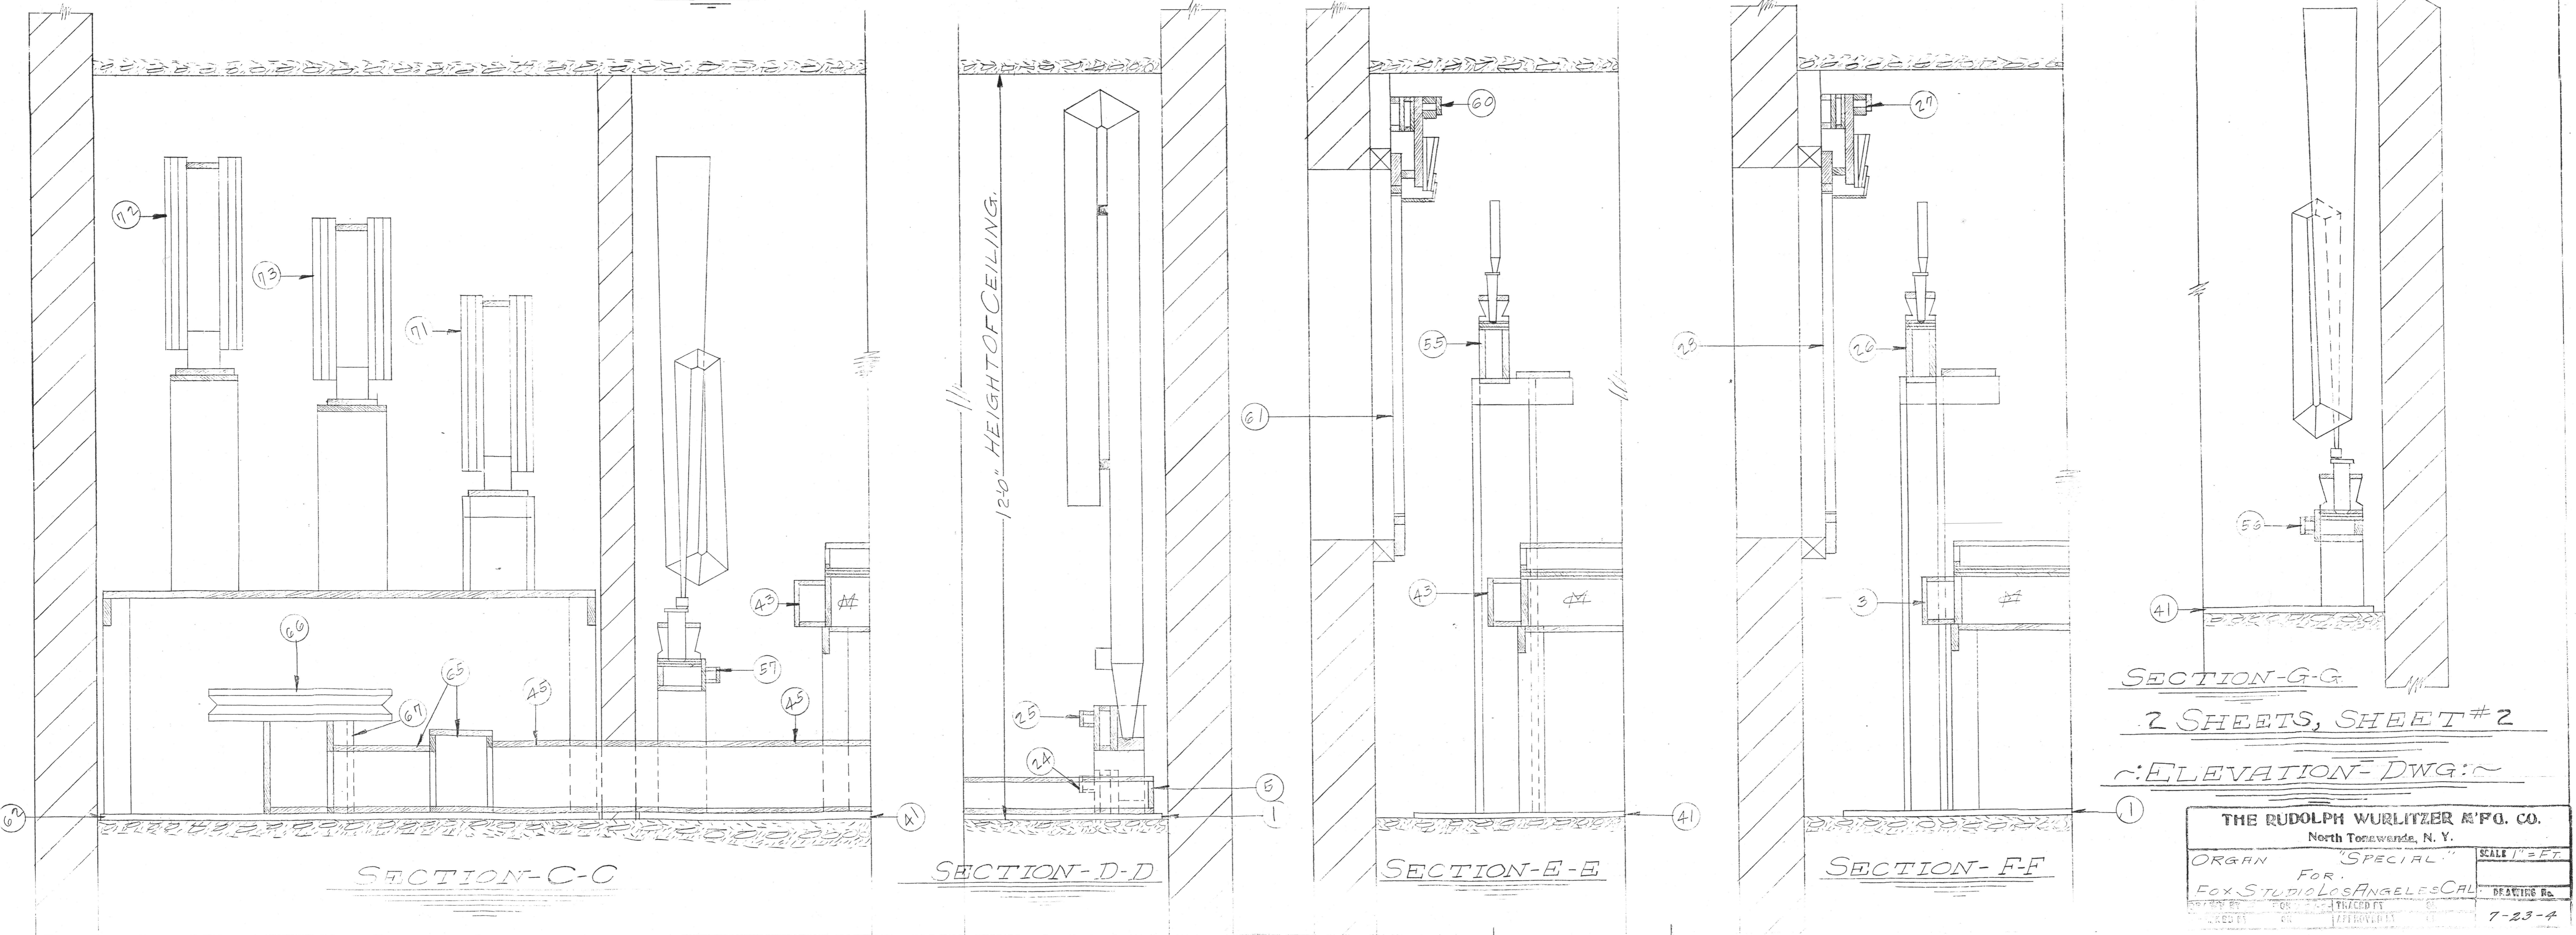

SECTION-A-A

SECTION-B-B

SECTION-C-C

SECTION-D-D

SECTION-E-E

SECTION-F-F

SECTION-G-G

2 SHEETS, SHEET #2

ELEVATION-DWG

THE RUDOLPH WURLITZER M'FG. CO. North Tonawanda, N. Y.		
ORGAN FOR FOX STUDIO LOS ANGELES CALIF.	"SPECIAL" DRAWING	SCALE 1"=1'-0" DRAWING NO. 7-23-4